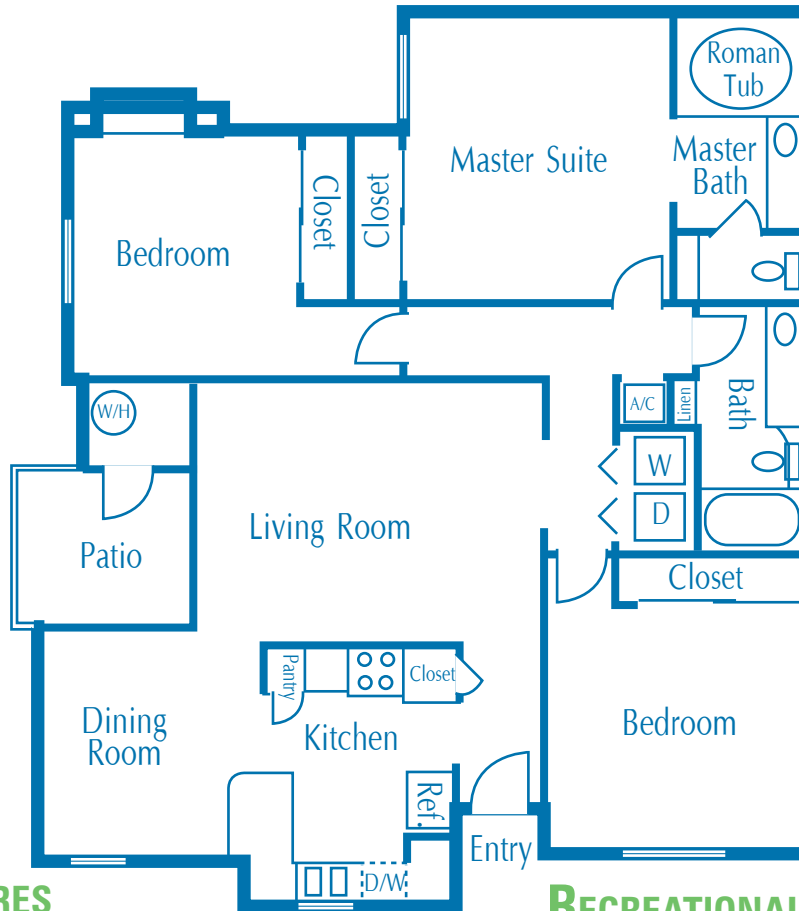

# Eagle Trace

**3 Bedroom 2 Bath**

**1,262 Square Feet**

**Starting at \$825**

## INTERIOR FEATURES

- FULLY APPOINTED KITCHEN
- CEILING FAN
- RELAXING ROMAN TUB
- WALK IN CLOSETS IN SELECT UNITS
- FULL SIZE WASHER AND DRYER
- PRIVATE PATIO OR BALCONY