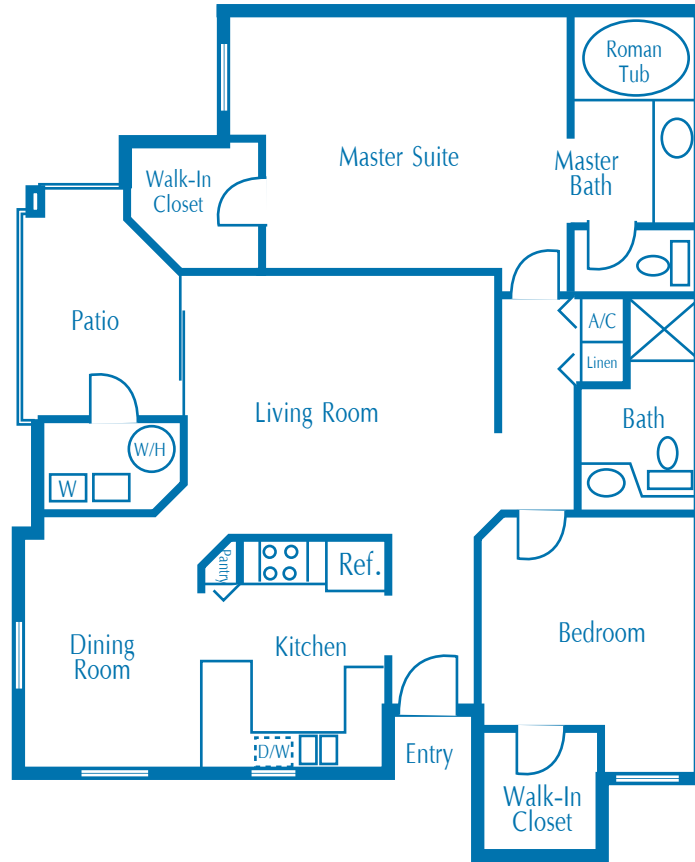

# Eagle Trace

2 Bedroom 2 Bath

1,142 Square Feet

Starting at \$750

## INTERIOR FEATURES

- FULLY APPOINTED KITCHEN
- CEILING FAN
- RELAXING ROMAN TUB
- WALK IN CLOSETS IN SELECT UNITS
- FULL SIZE WASHER AND DRYER
- PRIVATE PATIO OR BALCONY