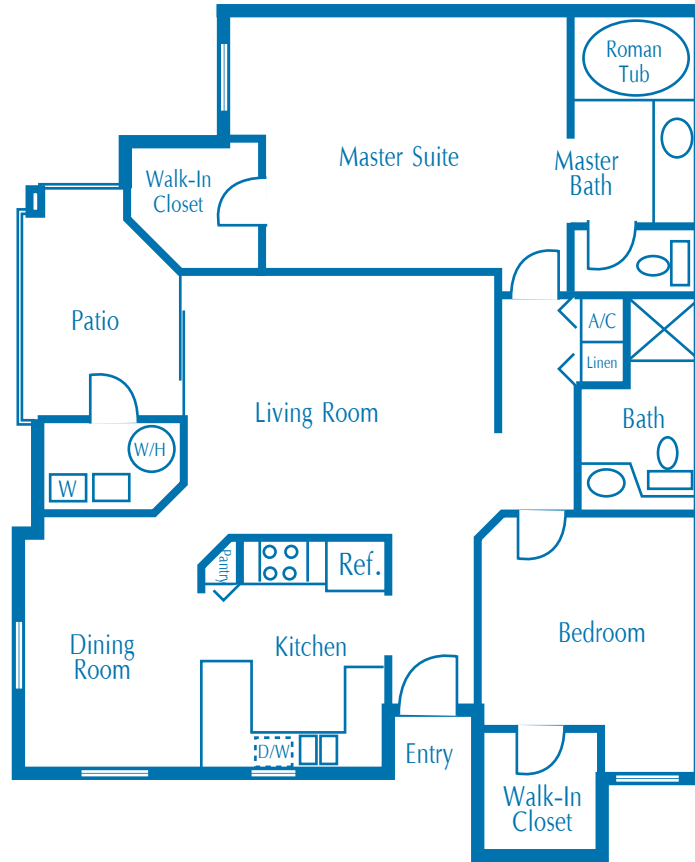

Eagle Trace

2 Bedroom 2 Bath "Deluxe" 1,142 Square Feet Starting at \$750

INTERIOR FEATURES

- FULLY APPOINTED KITCHEN
- CEILING FAN
- RELAXING ROMAN TUB
- WALK IN CLOSETS IN SELECT UNITS
- FULL SIZE WASHER AND DRYER
- PRIVATE PATIO OR BALCONY