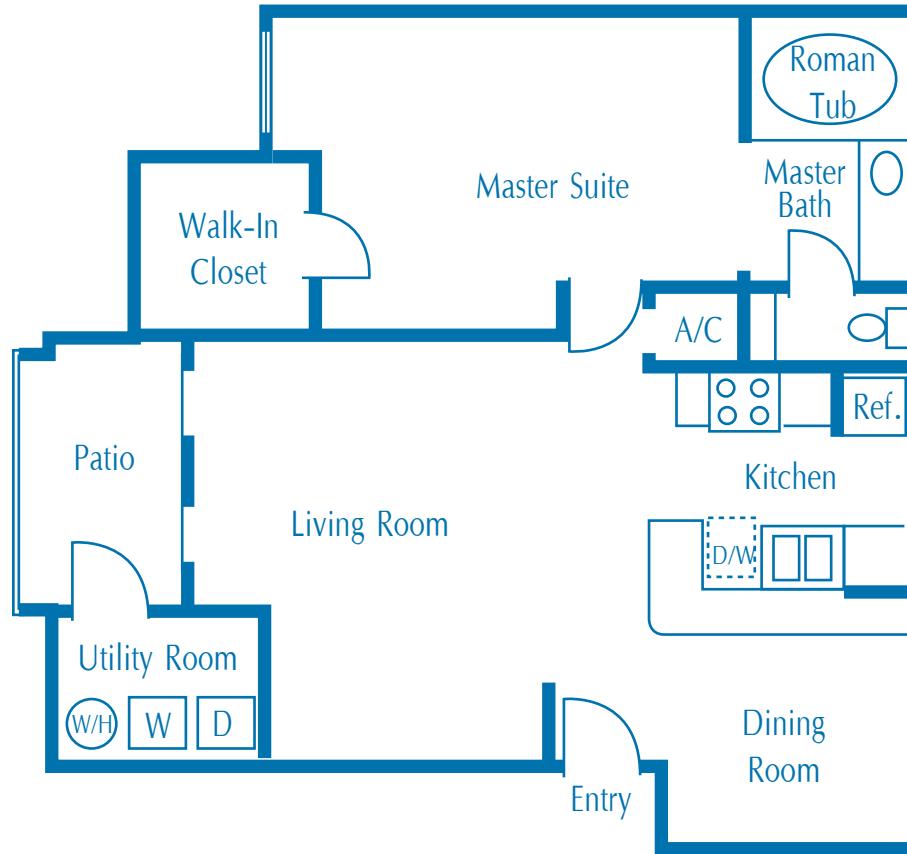

Eagle Trace

1 Bedroom 1 Bath

807 Square Feet

Starting at \$625

INTERIOR FEATURES

- FULLY APPOINTED KITCHEN
- CEILING FAN
- RELAXING ROMAN TUB
- WALK IN CLOSETS IN SELECT UNITS
- FULL SIZE WASHER AND DRYER
- PRIVATE PATIO OR BALCONY