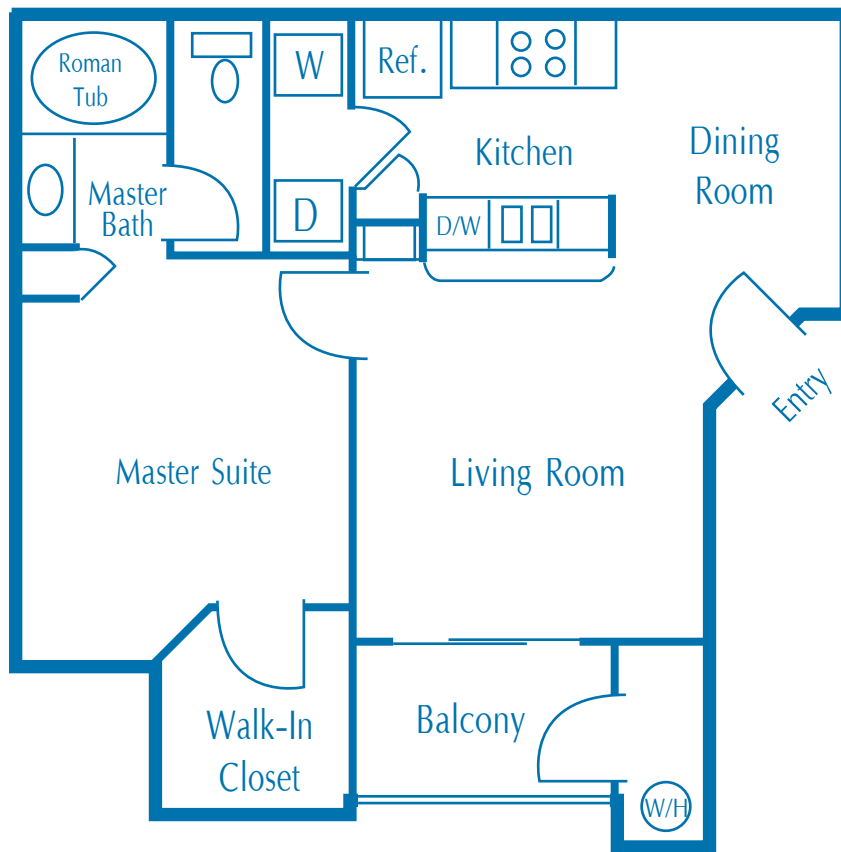

Eagle Trace

1 Bedroom 1 Bath

625 Square Feet

Starting at \$565

INTERIOR FEATURES

- FULLY APPOINTED KITCHEN
- CEILING FAN
- RELAXING ROMAN TUB
- WALK IN CLOSETS IN SELECT UNITS
- FULL SIZE WASHER AND DRYER
- PRIVATE PATIO OR BALCONY