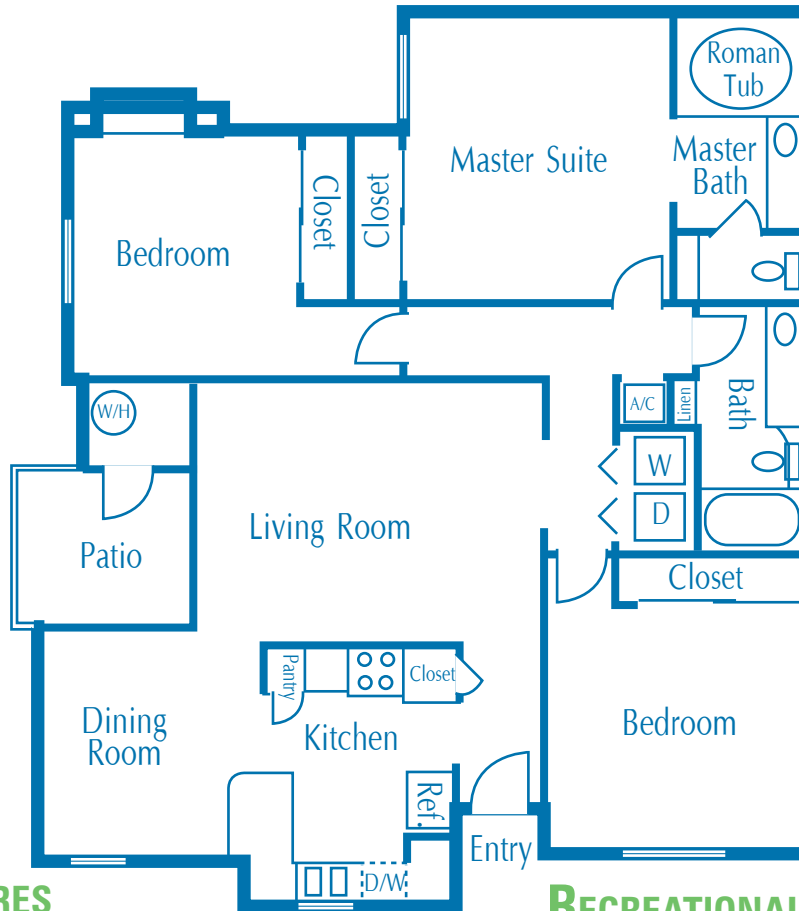

Eagle Trace

3 Bedroom 2 Bath

1,262 Square Feet

Starting at \$825

INTERIOR FEATURES

- FULLY APPOINTED KITCHEN
- CEILING FAN
- RELAXING ROMAN TUB
- WALK IN CLOSETS IN SELECT UNITS
- FULL SIZE WASHER AND DRYER
- PRIVATE PATIO OR BALCONY