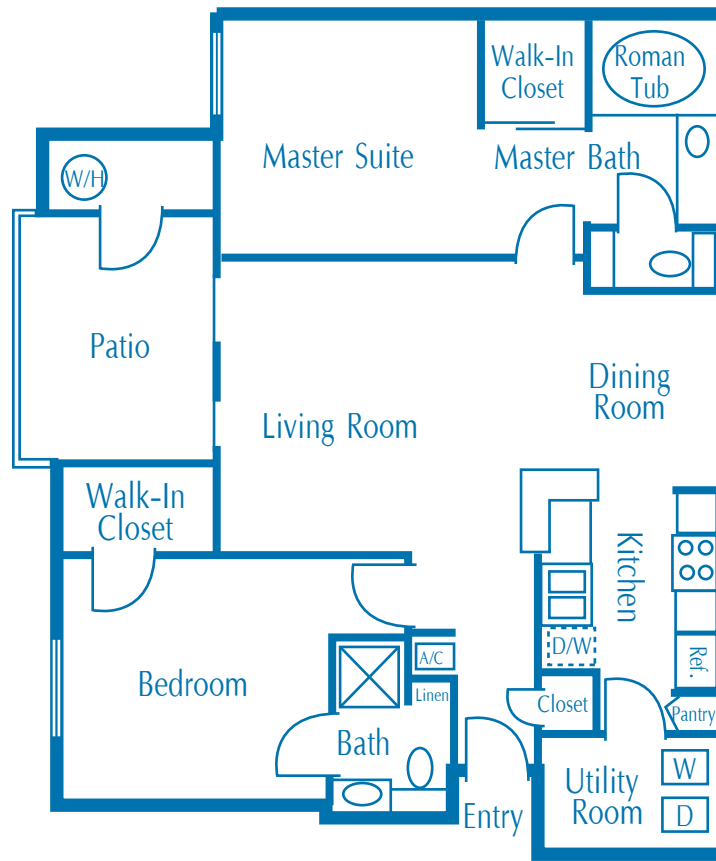

Eagle Trace

2 Bedroom 2 Bath

1,058 Square Feet

Starting at \$725

INTERIOR FEATURES

- FULLY APPOINTED KITCHEN
- CEILING FAN
- RELAXING ROMAN TUB
- WALK IN CLOSETS IN SELECT UNITS
- FULL SIZE WASHER AND DRYER
- PRIVATE PATIO OR BALCONY