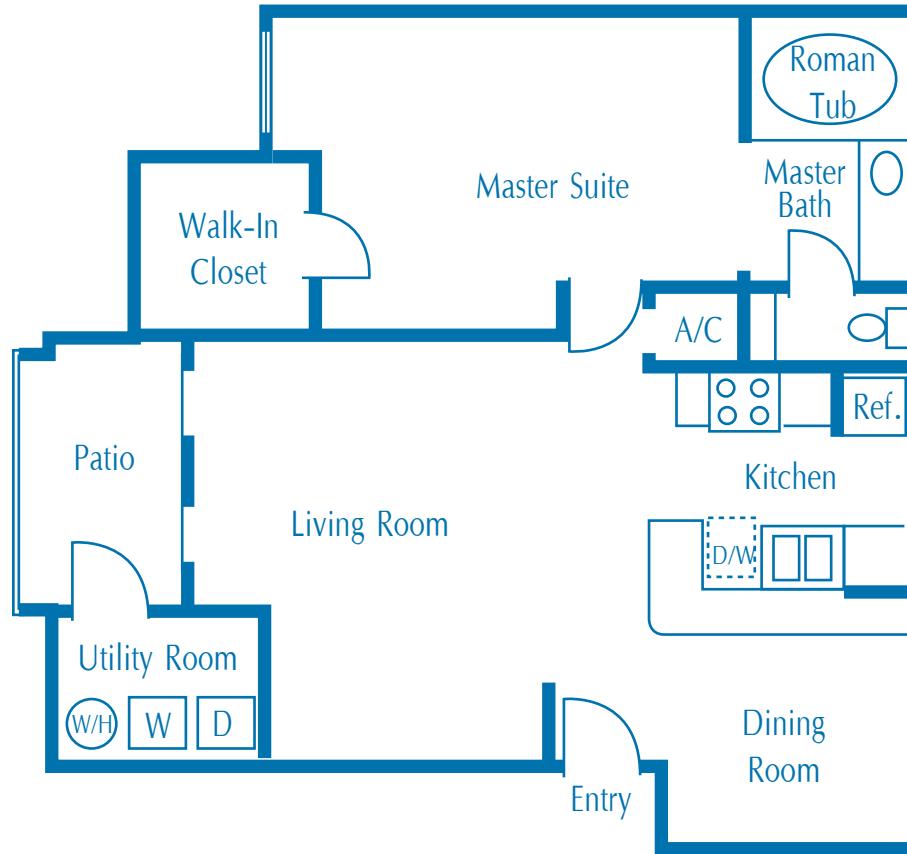

Eagle Trace

1 Bedroom 1 Bath "Deluxe"

807 Square Feet

Starting at \$625

INTERIOR FEATURES

- FULLY APPOINTED KITCHEN
- CEILING FAN
- RELAXING ROMAN TUB
- WALK IN CLOSETS IN SELECT UNITS
- FULL SIZE WASHER AND DRYER
- PRIVATE PATIO OR BALCONY