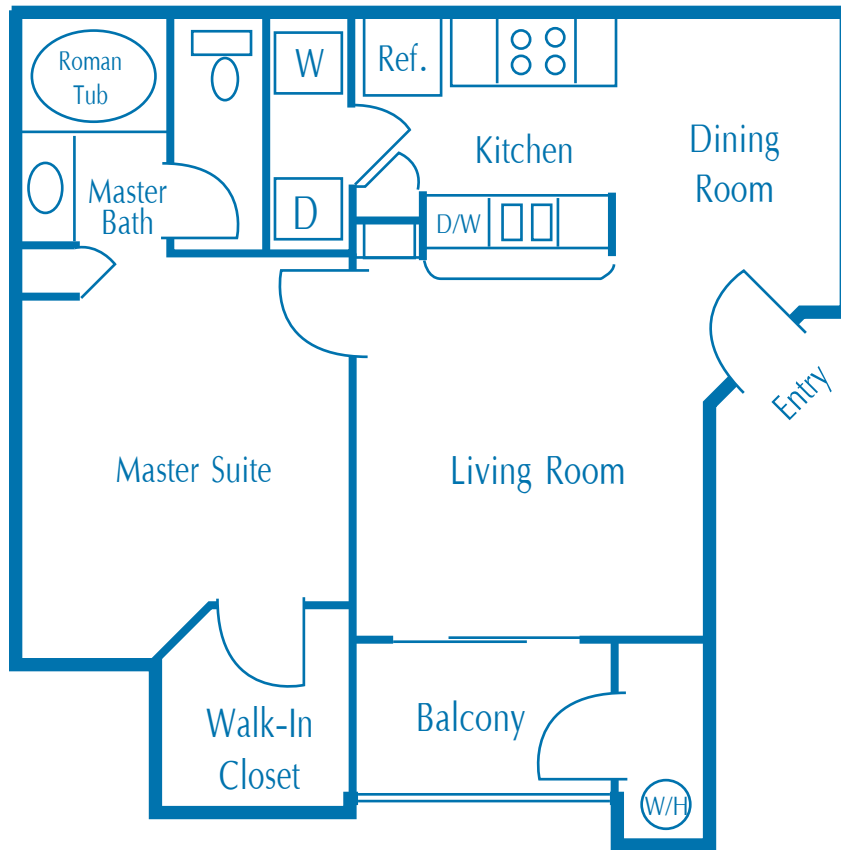

Eagle Trace

1 Bedroom 1 Bath

625 Square Feet

Starting at \$565

INTERIOR FEATURES

- FULLY APPOINTED KITCHEN
- CEILING FAN
- RELAXING ROMAN TUB
- WALK IN CLOSETS IN SELECT UNITS
- FULL SIZE WASHER AND DRYER
- PRIVATE PATIO OR BALCONY